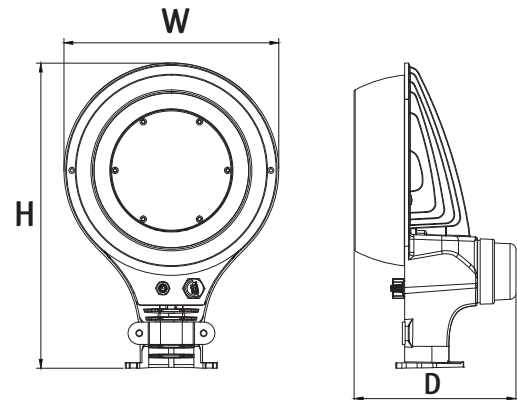

A19

LRX
MCTP

TECHNICAL SPECIFICATIONS:

- :: Multi CCT, Switch is on bottom of Fixture
- :: Die-Cast ADC12 Aluminum Alloy, Outdoor Powder Coated
- :: Polycarbonate Lens
- :: Beam Angle: 90° x 110°
- :: Voltage: 120V AC 60Hz
- :: CRI: ≥ 90
- :: Power Factor: >0.90
- :: Operating Temp: -4°F to 104°F
- :: 70,000 hour rated life
- :: Suitable for Wet Locations, IP44
- :: 7-year warranty

APPLICATIONS:

:: LED Dusk to Dawn Light with Photocell ideal for general site lighting, yarn/barn lighting, loading docks, doorway, pathway and parking areas.

90° EMT Arm and Wall Bracket
(Mounting Strap) included

Arm Diameter: 1-1/4" EMT Elbow

MULTI-POWER & CCT BARN / AREA LIGHT WITH PHOTOCELL

CATALOG NO.	WATTS	LPW	COLOR TEMP	DIMENSIONS
LRX-20-50W-MCTP	20W/30W/40W/50W	130LM/W	3000K/4000K/5000K/5700K	9 1/2"(W) x 13 1/2"(H)